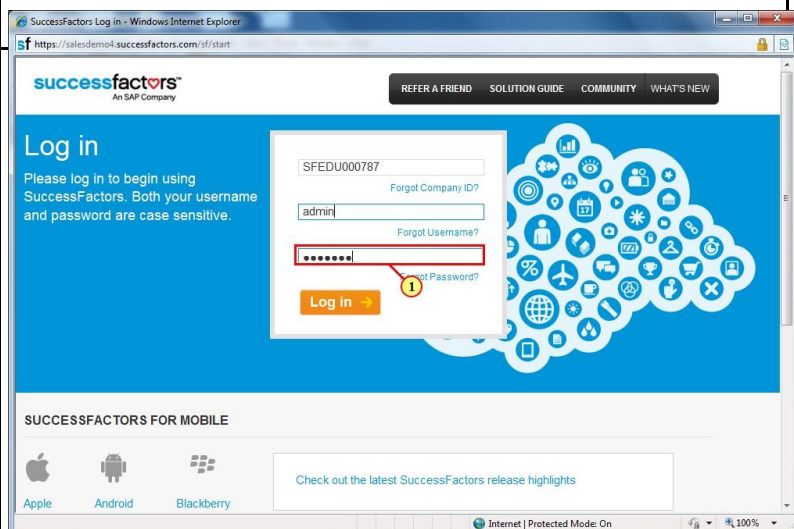

Activity: Log in to Success Factors

Lorenzo-Data Solutions

Field Name	Value	Description
Company ID	SFEDU000787	
Username	admin	
Password	Welcome	

Explanation	Screenshot
<p> In this exercise, you will log in to SuccessFactors.</p> <p>(1) The Company ID field is filled out.</p>	
<p>(1) The Username field is filled out.</p>	

Lorenzo-Data Solutions

Explanation

(1) The **Password** field is cleared.

(1) Click **Log in ->**.

(1) Click **Close**.

Lorenzo-Data Solutions

Explanation

In this exercise, you will log in to SuccessFactors.

(1) The **Company ID** field is filled out.

(1) The **Username** field is filled out.

(1) The **Password** field is cleared.

Lorenzo-Data Solutions

Explanation	
(1) Click Log in → .	
(1) Click Close ✕ .	

Hope this document has been helpful in making you understand the concepts in detail.