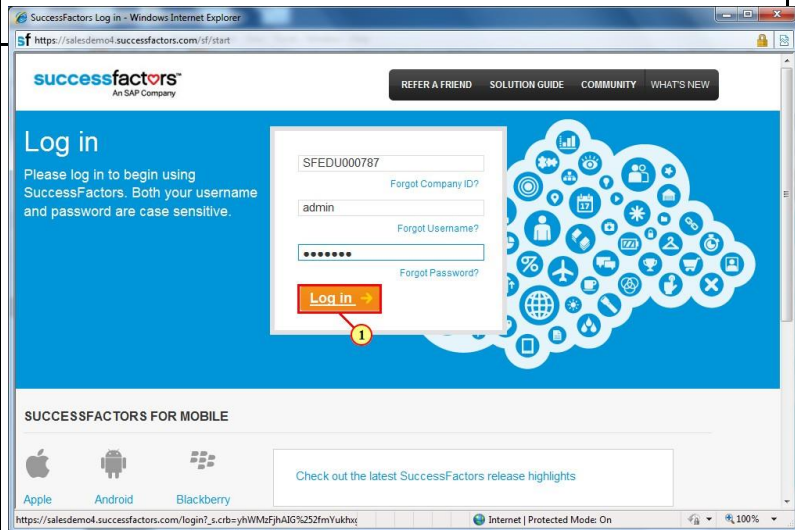

Activity: Log in to Success Factors

Lorenzo-Data Solutions

Field Name	Value	Description
Company ID	SFEDU000787	
Username	admin	
Password	Welcome	

Explanation	Screenshot
<p> In this exercise, you will log in to SuccessFactors.</p> <p>(1) The Company ID field is filled out.</p>	
<p>(1) The Username field is filled out.</p>	

Lorenzo-Data Solutions

Explanation

(1) The **Password** field is cleared.

(1) Click **Log in ->**.

(1) Click **Close**.

Lorenzo-Data Solutions

Explanation

In this exercise, you will log in to SuccessFactors.