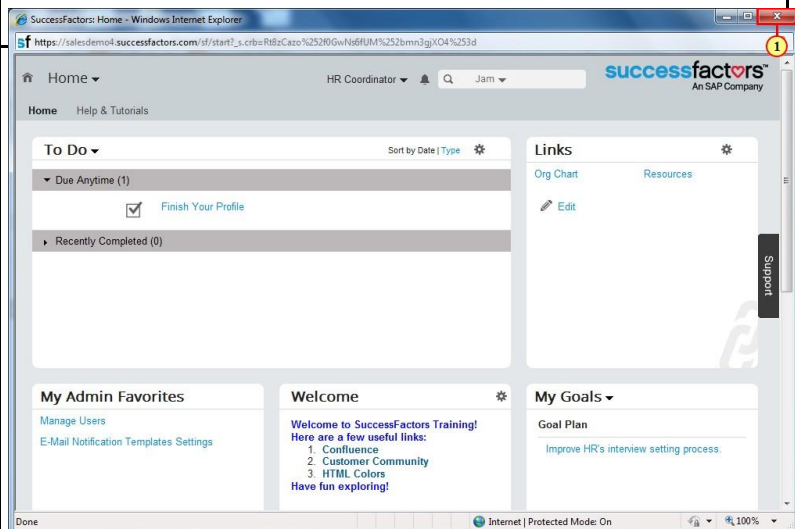

Activity: Log in to Success Factors

Lorenzo-Data Solutions

Field Name	Value	Description
Company ID	SFEDU000787	
Username	admin	
Password	Welcome	

Explanation	Screenshot
<p> In this exercise, you will log in to SuccessFactors.</p> <p>(1) The Company ID field is filled out.</p>	
<p>(1) The Username field is filled out.</p>	

Lorenzo-Data Solutions

Explanation

(1) The **Password** field is cleared.

(1) Click **Log in ->**.

(1) Click **Close**.

Lorenzo-Data Solutions

Explanation

In this exercise, you will log in to SuccessFactors.

(1) The **Company ID** field is filled out.

(1) The **Username** field is filled out.

(1) The **Password** field is cleared.

Lorenzo-Data Solutions

Explanation	
(1) Click Log in → .	
(1) Click Close ✕ .	

Hope this document has been helpful in making you understand the concepts in detail.