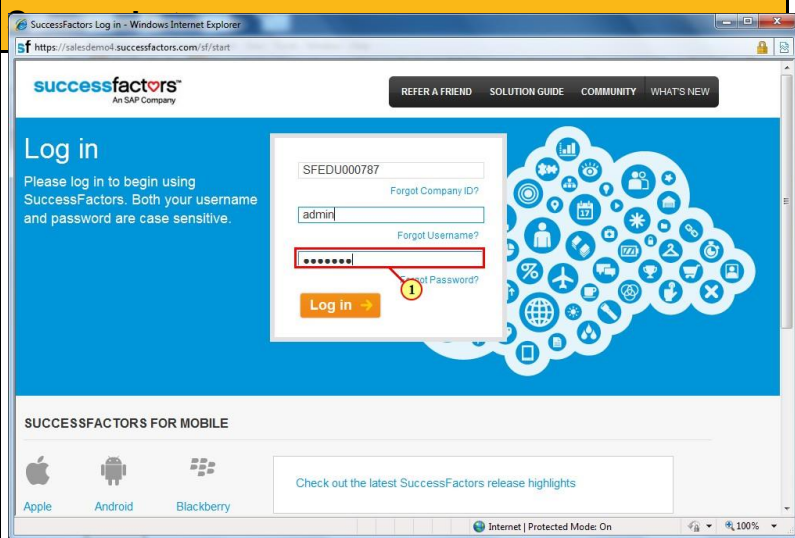

Activity: Log in to Success Factors

Lorenzo-Data Solutions

Field Name	Value	Description
Company ID	SFEDU000787	
Username	admin	
Password	Welcome	

Explanation	Screenshot
<p> In this exercise, you will log in to SuccessFactors.</p> <p>(1) The Company ID field is filled out.</p>	
<p>(1) The Username field is filled out.</p>	

Lorenzo-Data Solutions

Explanation

(1) The **Password** field is cleared.

(1) Click **Log in ->**.

(1) Click **Close**.

Lorenzo-Data Solutions

Explanation

In this exercise, you will log in to SuccessFactors.