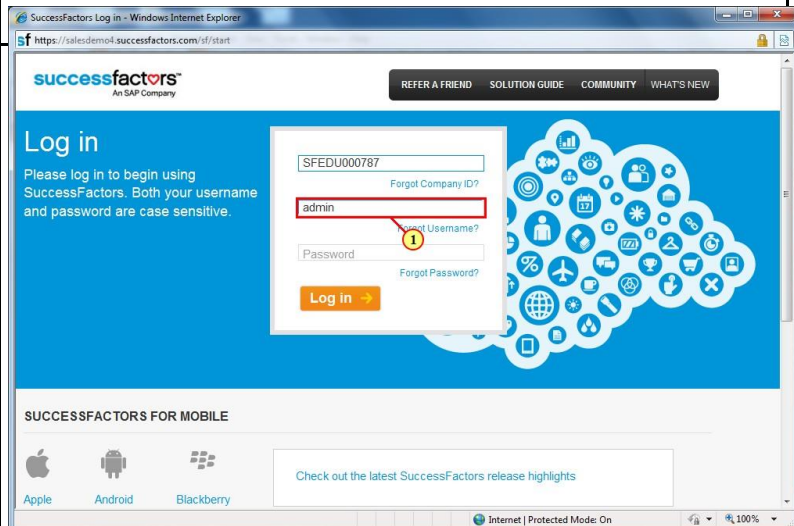

Activity: Log in to Success Factors

Lorenzo-Data Solutions

Field Name	Value	Description
Company ID	SFEDU000787	
Username	admin	
Password	Welcome	

Explanation	Screenshot
<p> In this exercise, you will log in to SuccessFactors.</p> <p>(1) The Company ID field is filled out.</p>	
<p>(1) The Username field is filled out.</p>	

Lorenzo-Data Solutions

Explanation

(1) The **Password** field is cleared.

(1) Click **Log in ->**.

(1) Click **Close**.

Lorenzo-Data Solutions

Explanation

In this exercise, you will log in to SuccessFactors.

(1) The **Company ID** field is filled out.

(1) The **Username** field is filled out.

(1) The **Password** field is cleared.

Lorenzo-Data Solutions

Explanation	
(1) Click Log in → .	
(1) Click Close ✕ .	

Hope this document has been helpful in making you understand the concepts in detail.