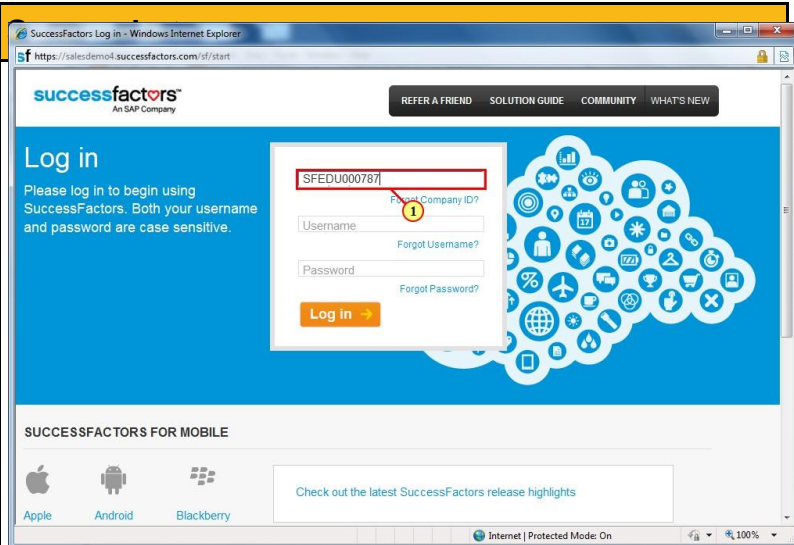

Activity: Log in to Success Factors

Lorenzo-Data Solutions

Field Name	Value	Description
Company ID	SFEDU000787	
Username	admin	
Password	Welcome	

Explanation	Screenshot
<p> In this exercise, you will log in to SuccessFactors.</p> <p>(1) The Company ID field is filled out.</p>	
<p>(1) The Username field is filled out.</p>	

Lorenzo-Data Solutions

Explanation

(1) The **Password** field is cleared.

(1) Click **Log in ->**.

(1) Click **Close**.

Lorenzo-Data Solutions

Explanation

In this exercise, you will log in to SuccessFactors.

(1) The **Company ID** field is filled out.

(1) The **Username** field is filled out.

(1) The **Password** field is cleared.

Lorenzo-Data Solutions

Explanation	
(1) Click Log in → .	
(1) Click Close ✕ .	

Hope this document has been helpful in making you understand the concepts in detail.